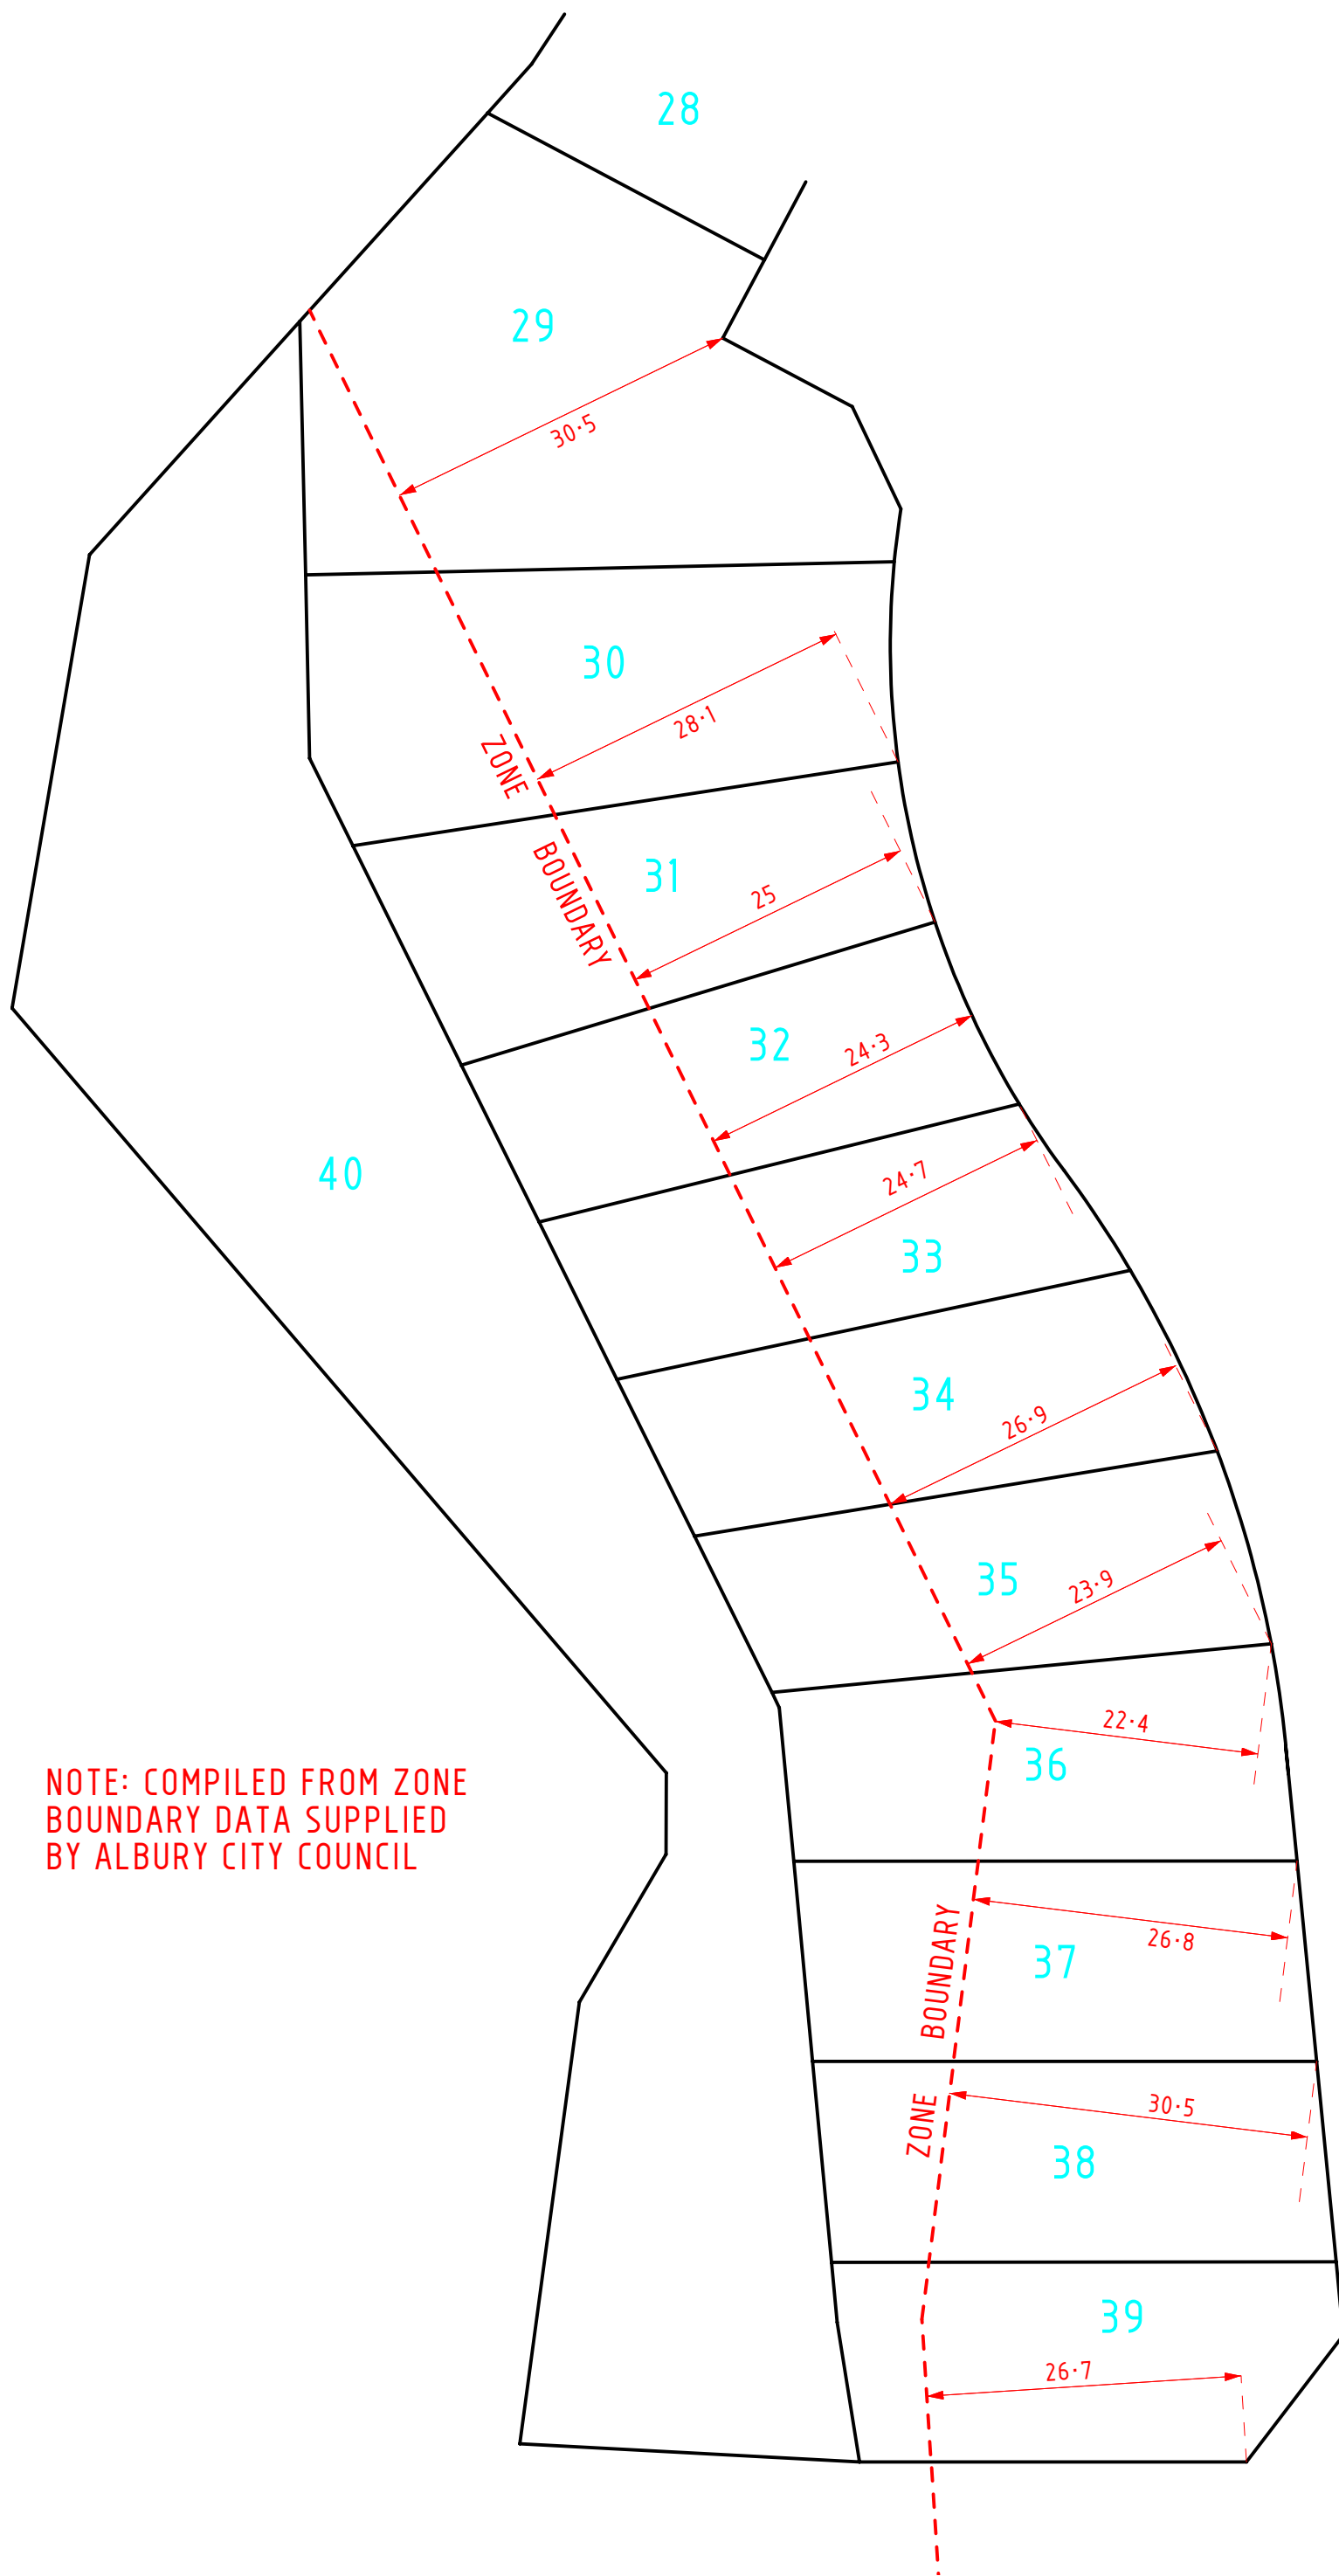

PLAN SHOWING MINIMUM DISTANCES TO ZONE BOUNDARY  
HUME COUNTRY ESTATE, GLENROY, NSW

NOTE: COMPILED FROM ZONE  
BOUNDARY DATA SUPPLIED  
BY ALBURY CITY COUNCIL